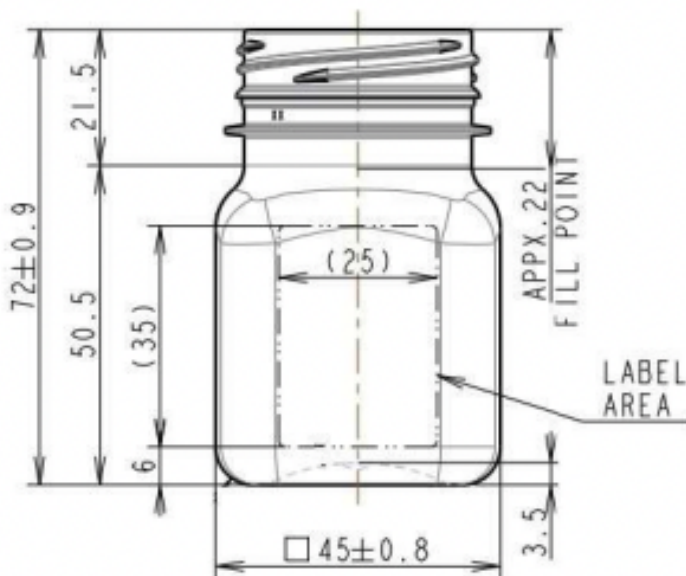

Food contact statement

We hereby confirm that this product complies with the requirements of the European legislation (EU) no 10/2011 and all its amendments for plastics used in contact with food

Storage

Please be aware that these products are handled and stored correctly in order to ensure the safety and quality of our products. When storing this product, please avoid excessive force and storage above 40 degrees Celsius (86 degrees Fahrenheit)