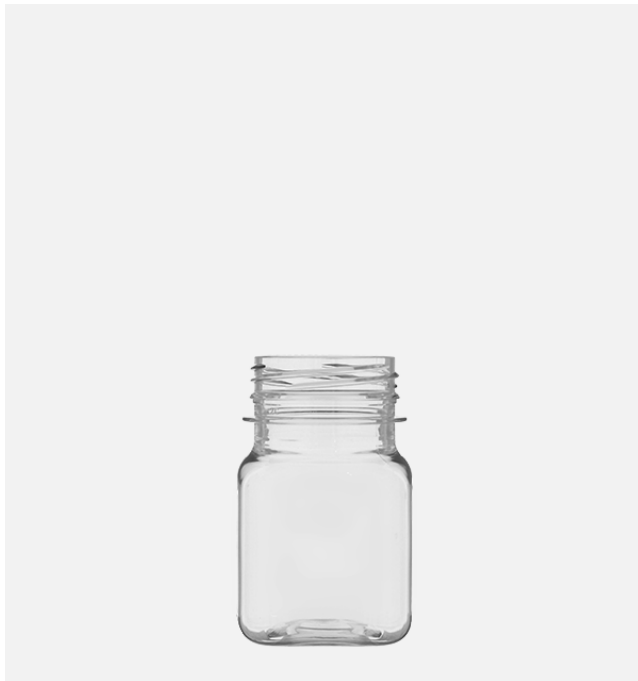

## Bella 80

### General info

Item no. (SKU):	<b>LS1042013102</b>
Family / Range:	<b>Bella</b>
Capacity:	<b>80ml</b>
Neck:	<b>38mm 3-Start</b>
Weight:	<b>14</b>
Shape:	<b>Square</b>
Material:	<b>PET</b>
Colour:	
Print Areas:	<b>N/A</b>
Country of Origin:	<b>Lithuania</b>